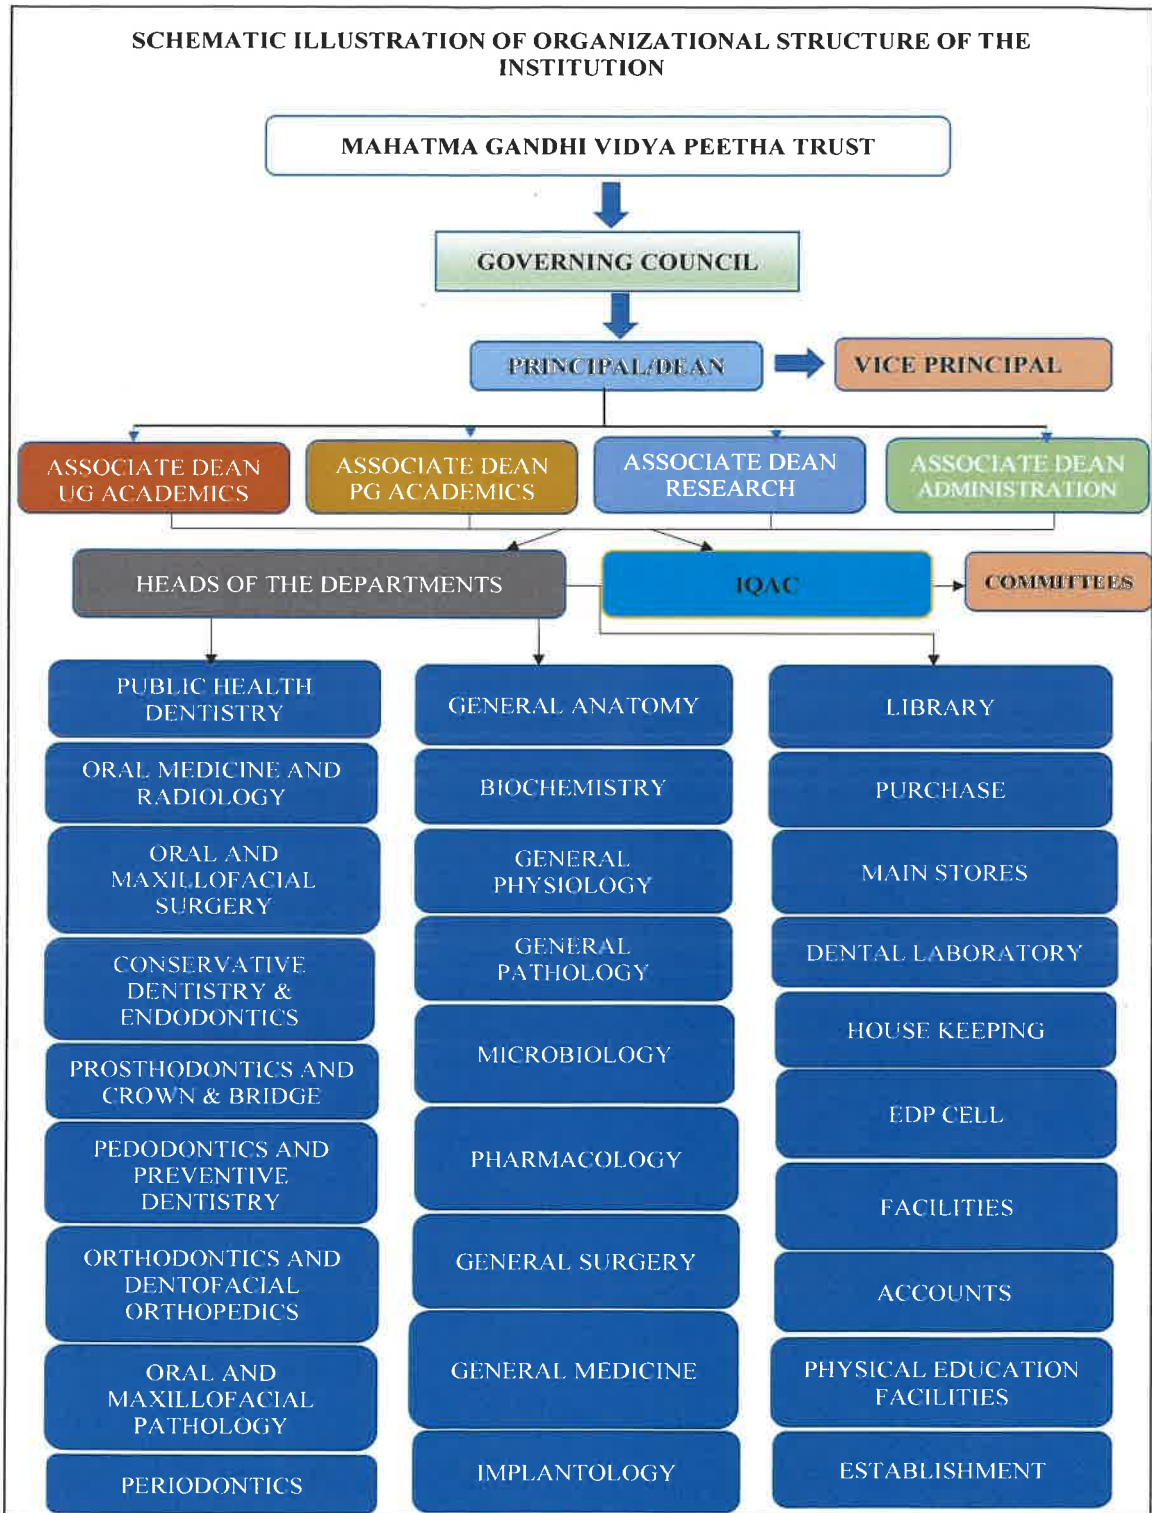

DAYANANDA SAGAR COLLEGE OF DENTAL SCIENCES
Shavige Malleshwara Hills, Kumaraswamy Layout
Bengaluru 560078

PRINCIPAL
Dayananda Sagar College of Dental Sciences
Kumaraswamy Layout,
Bangalore - 560 078.

DAYANANDA SAGAR COLLEGE OF DENTAL SCIENCES
Shavige Malleshwara Hills, Kumaraswamy Layout
Bengaluru 560078

PRINCIPAL
Dayananda Sagar College of Dental Sciences
Kumaraswamy Layout,
Bangalore - 560 078.