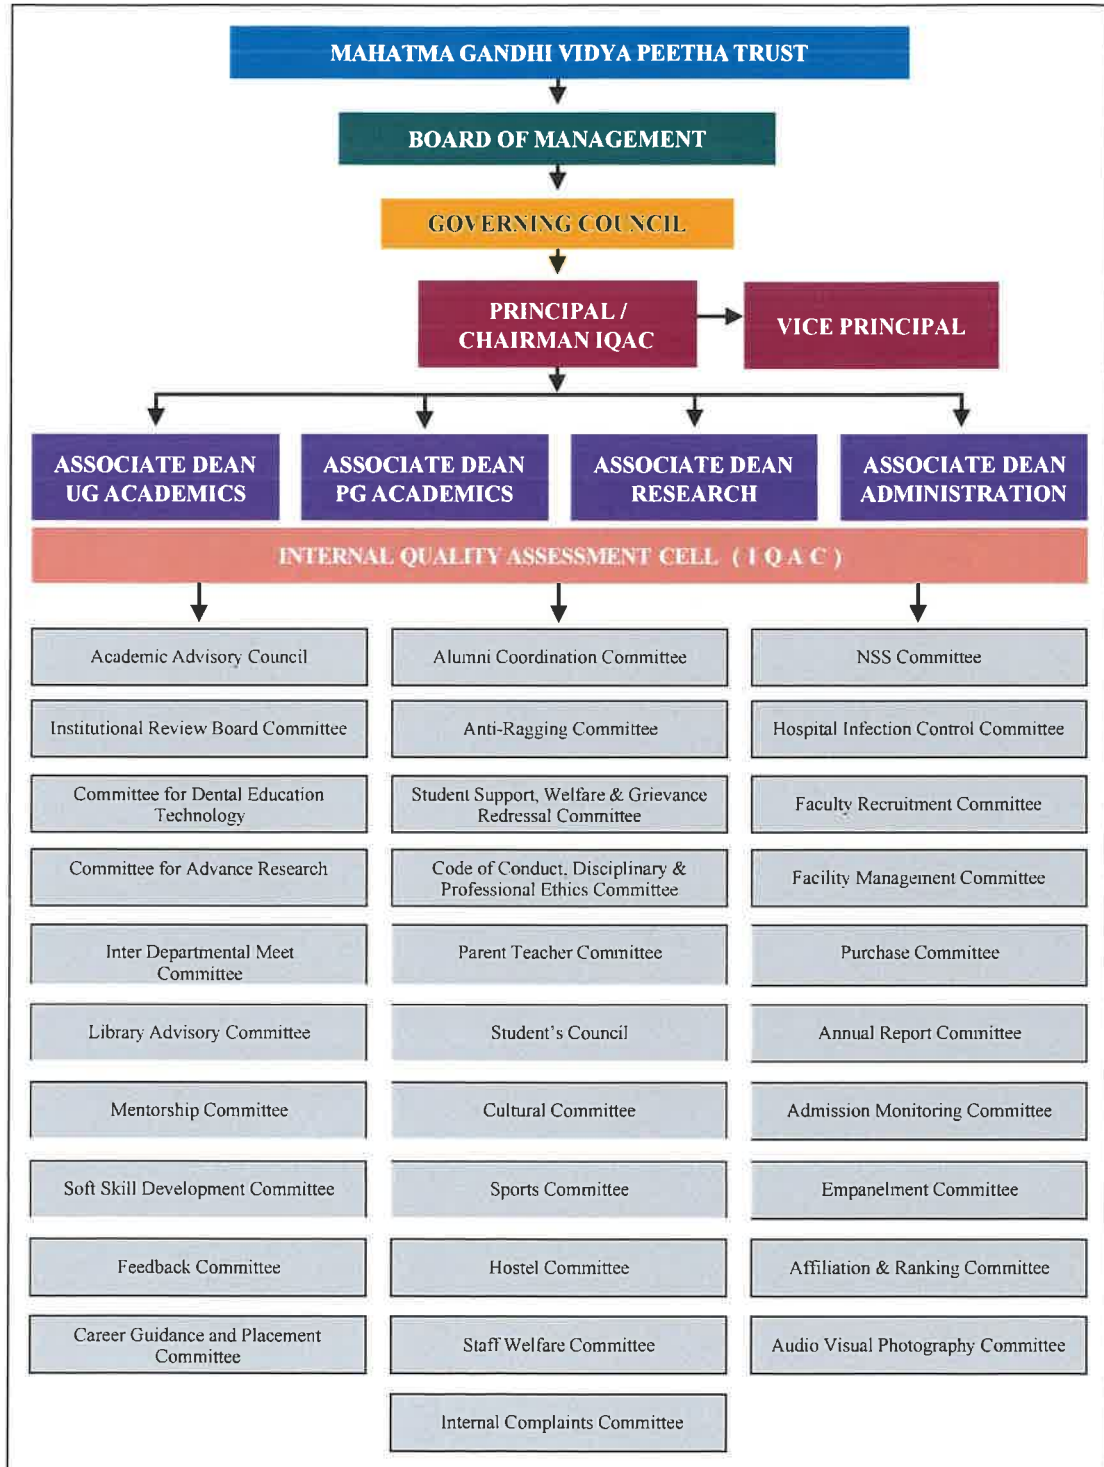

DAYANANDA SAGAR COLLEGE OF DENTAL SCIENCES
Shavige Malleshwara Hills, Kumaraswamy Layout
Bengaluru 560078

PRINCIPAL
Dayananda Sagar College of Dental Sciences
Kumaraswamy Layout,
Bangalore - 560 078.

DAYANANDA SAGAR COLLEGE OF DENTAL SCIENCES
Shavige Malleshwara Hills, Kumaraswamy Layout
Bengaluru 560078

PRINCIPAL
Dayananda Sagar College of Dental Sciences
Kumaraswamy Layout,
Bangalore - 560 078.